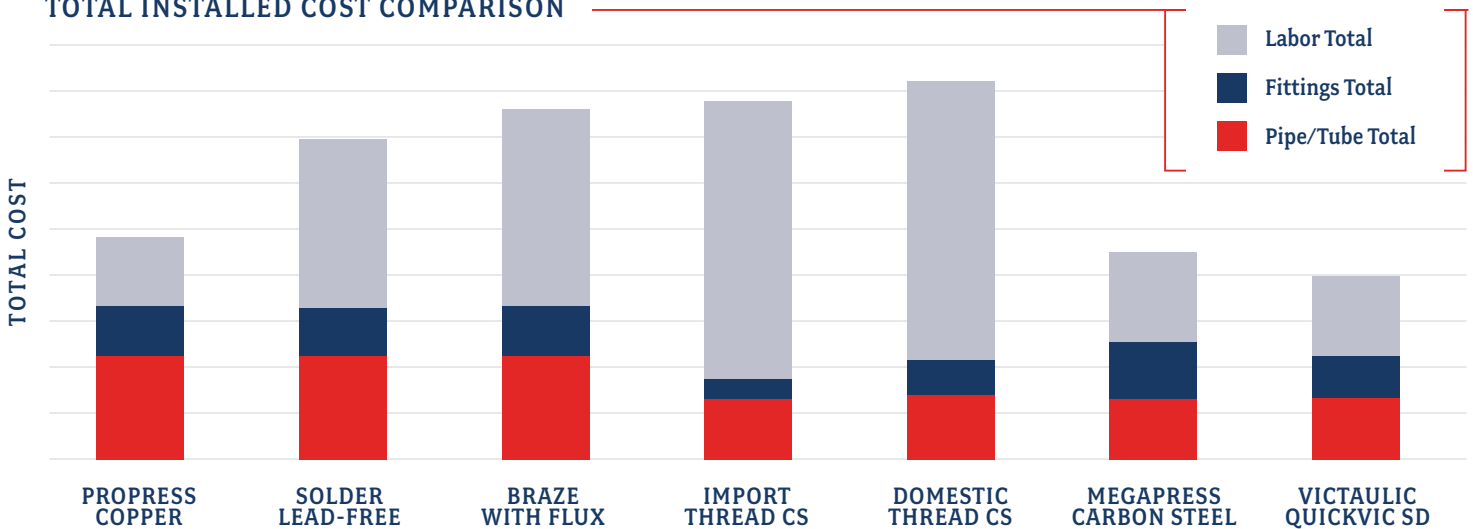

VICTAULIC'S MOST EFFICIENT PIPE JOINING SOLUTIONS

With Victaulic's new QuickVic™ SD Installation-Ready™ System, joining carbon steel piping systems has never been easier, more efficient or more profitable. Designed to install with common jobsite tools and plain end pipe connections, they're repositionable and reusable, reducing material and labor waste for a more productive day on the job.

BETTER PRODUCT, BETTER PROJECT

Victaulic's QuickVic™ SD System is the proven **lowest total installed cost** option for your next pipe joining project.

TOTAL INSTALLED COST COMPARISON

OUR SELECTION OF QUICKVIC™ SD FITTINGS