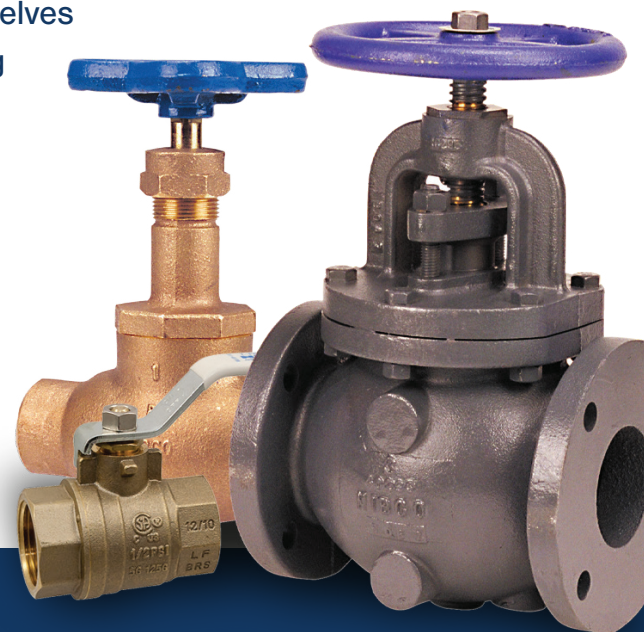

PORTER
PIPE & SUPPLY®

ADDISON
401 S. Rohlwing Rd.
Addison, IL 60101
630.543.8145

CHICAGO
815 S. Jefferson St.
Chicago, IL 60607
312.347.1600

HAMMOND
3500 179th St.
Hammond, IN 46323
219.844.1900

INDIANAPOLIS
1850 Oliver Ave.
Indianapolis, IN 46221
463.207.1500

ROCKFORD
2844 Eastrock Dr.
Rockford, IL 61109
815.506.7473